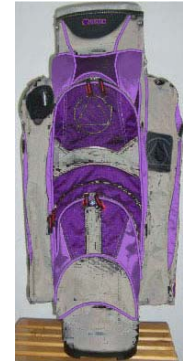

Slate/Purple