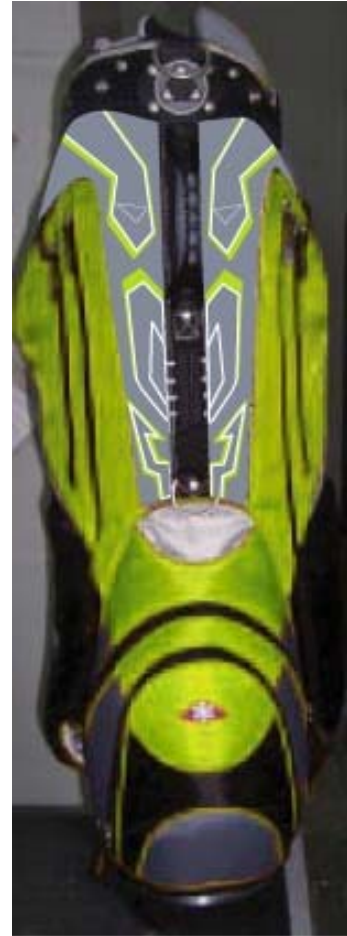

# Ladies Hybrid Cart Bag

Black/Raspberry

Black/Purple

Black/Lime

## Features:

- 441 Top Design
- Unique Pocket Design - - - Great for Carry or Cart
- Vibrant Colors with New Screen Accents
- Great Value